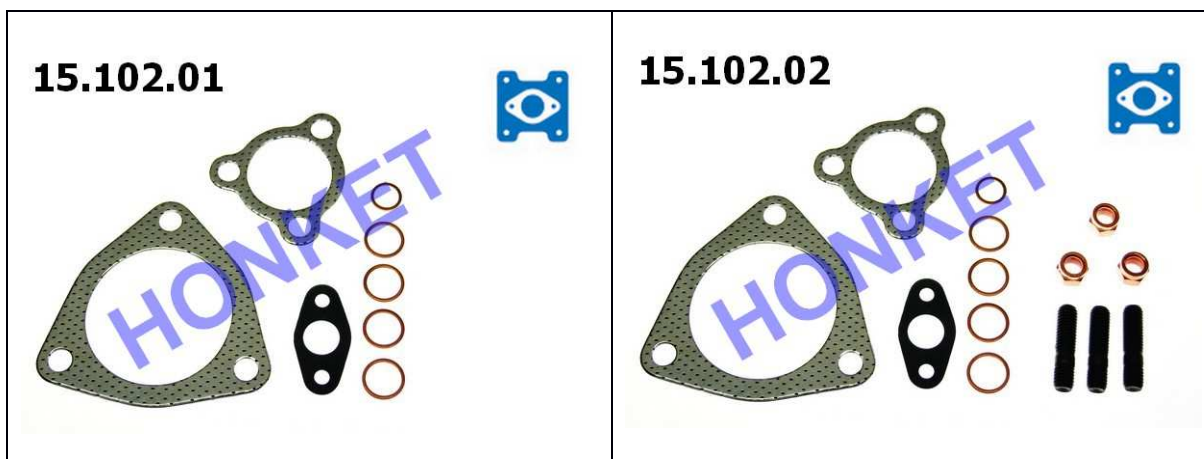

Pasuje do pojazdów / Suitable for cars:

VW Passat, Audi A4, A6, S3, TT
VW Sharan, Seat Alhambra, Leon
1,8T 20V 110 / 120 / 125 / 132 kW

Pasuje do turbosprężarek / Suitable for turbochargers:

Nr turbo	Nr turbo	Nr turbo	Nr turbo	Typy silników Engine Code
058145703B	058145703L	06A145704HX	53039800049	AEB
058145703BV	058145703LV	06A145713H	53039800073	AJH
058145703BX	058145703LX	06A145713HV	53039880005	AJL
058145703C	058145703N	06A145713HX	53039880013	AJL
058145703CV	058145703NV	06B145703B	53039880022	ANB
058145703CX	058145703NX	06B145703BX	53039880025	APU
058145703D	058145703Q	53037121000	53039880029	ARK
058145703DV	058145703QV	53039700005	53039880045	AWC
058145703DX	058145703QX	53039700013	53039880049	BFB
058145703E	06A145703C	53039700022	53039880073	CFMA
058145703EV	06A145703CV	53039700025	53039900005	
058145703EX	06A145703CX	53039700029	53039900013	
058145703H	06A145703H	53039700045	53039900022	
058145703HV	06A145703HV	53039700049	53039900025	
058145703HX	06A145703HX	53039700073	53039900029	
058145703J	06A145703L	53039800005	53039900045	
058145703JV	06A145703LV	53039800013	53039900049	
058145703JX	06A145703LX	53039800022	53039900073	
058145703K	06A145704H	53039800025	53049880015	
058145703KV	06A145704HV	53039800029		
058145703KX	06A145704HX	53039800045