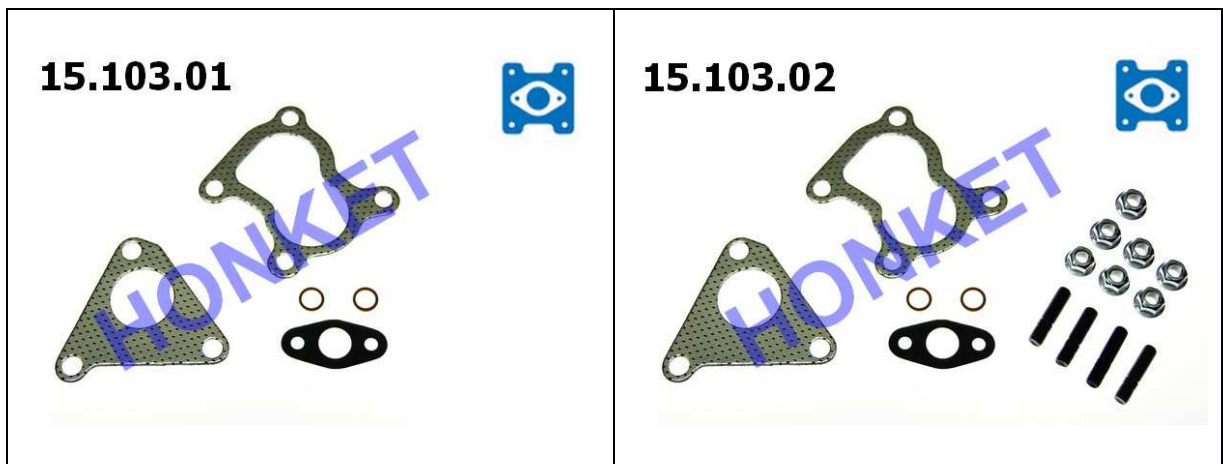

Pasuje do pojazdów / Suitable for cars:

Renault / Dacia **1,5 dCi 42-63kW**
Nissan / Suzuki **1,5 dCi 42-63kW**

Pasuje do turbosprężarek / Suitable for turbochargers:

Nr turbo	Nr turbo	Nr turbo	Nr turbo	Typy silników Engine Code
1441100QAF	54359800002	7701473122	8200268257	K9K700
14411BN700	54359800008	7701473673	8200351439	K9K702
14411BN701	54359880000	7711135037	8200351471	K9K704
409838H118218	54359880002	7711135039	8200409030	K9K708
54359700000	54359880008	8200022735	8200409037	K9K710
54359700002	54359900000	8200119854	8200409830	K9K714
54359700008	54359900002	8200189536	8200409838	K9K716
54359800000	54359900008	8200189538		K9K718
				K9K722
				K9K724
				K9K740
				K9K750
				K9K752
				K9K768
				K9K790
				K9K792
				K9K794