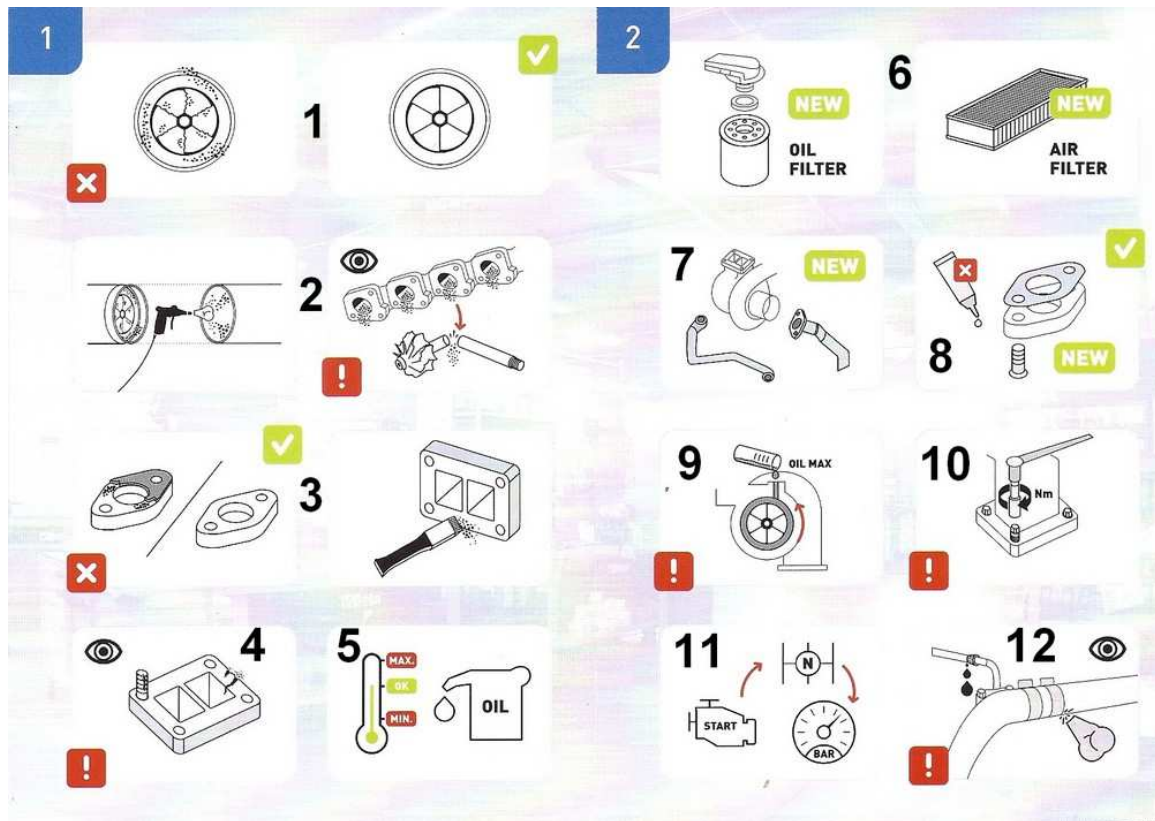

ZNACZENIE PIKTOGRAMÓW INSTRUKCJI MONTAŻU

W procesie wymiany turbosprężarki należy :

- 1-2. Sprawdzić czystość i stan techniczny przewodów dolotu powietrza oraz kolektora wydechowego silnika.
  Usunąć zanieczyszczenia i/lub ciała obce, które mogą spowodować ponowne uszkodzenia turbosprężarki.
  Usunąć nieszczelności, wymienić uszkodzone przewody.
3. Usunąć pozostałości starych uszczeltek. Oczyścić uszczelniane powierzchnie.
4. Skontrolować stan uszczelnianych powierzchni pod kątem pęknięć, wykruszeń, deformacji, etc. Dla zapewnienia pewnego uszczelnienia wszystkie uszczelki i śruby mocowania turbosprężarki wymienić na nowe.
5. Wymienić olej silnikowy. Zapewnić właściwy stan oleju.
6. Filtry oleju i powietrza wymienić na nowe.
7. Sprawdzić, oczyścić, ewentualnie wymienić przewody odprowadzenia oleju.
  Przewody zasilania olejem zaleca się wymienić na nowe.
8. Podczas montażu nie stosować płynnych substancji uszczelniających.
9. Po zamontowaniu turbosprężarki wlać niewielką ilość czystego oleju przez otwór smarowania. Obrócić wirnikiem dla lepszego rozprowadzenia oleju.
10. Śruby mocowania dokręcić stosując właściwy moment siły.
11. Uruchomić silnik i pozostawić na wolnych obrotach przez ok.5min.
12. Skontrolować i ewentualnie usunąć wszelkie nieszczelności.