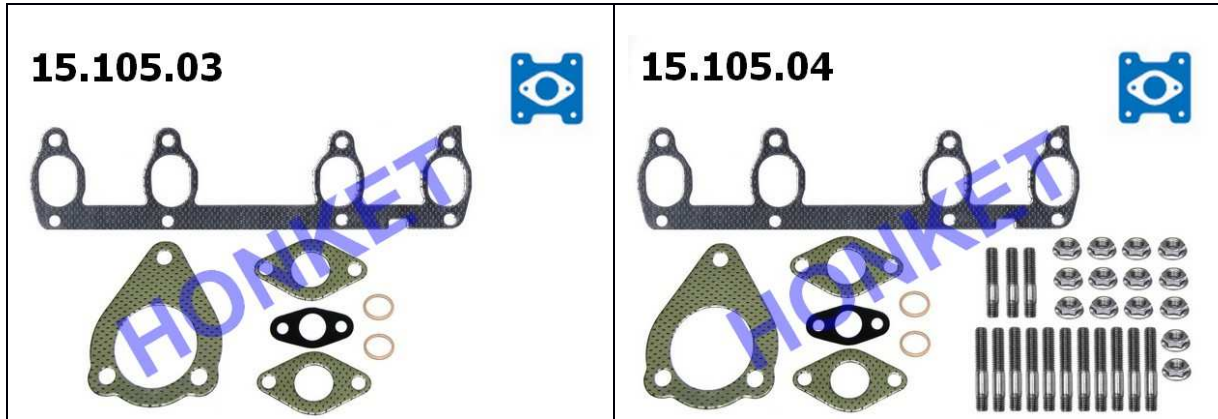

ZESTAWY ALTERNATYWNE / ALTERNATIVE KITS

Pasuje do pojazdów / Suitable for cars:

VW, Audi, Seat, Skoda, Ford Galaxy 1,9 TDI 66÷110kW

Pasuje do turbosprężarek / Suitable for turbochargers:

Nr turbo	Nr turbo	Nr turbo	Nr turbo	Nr turbo	Typy silników Engine Code
038253010	038253016LX	03G253016GX	54399800024	7164192	AHF
038253010A	038253016M	03G253016K	54399800026	7164195002S	AJM
038253010AV	038253016MX	03G253016KV	54399800047	7168600001	ALH
038253010AX	038253016N	03G253016KX	54399800050	7168600002	ARL
038253010B	038253016NV	03G253016N	54399880001	7168600003	ASV
038253010BV	038253016NX	03G253016NV	54399880003	7168600004	ASZ
038253010BX	038253016Q	03G253016NX	54399880005	7168601	ATD
038253010E	038253016QV	03G253016Q	54399880006	7168602	AUY
038253010EV	038253016QV500	03G253016QV	54399880007	7168603	AXR
038253010EX	038253016QV510	03G253016QX	54399880008	7168604	BEW
038253010F	038253016QX	03G253016R	54399880010	7168605001S	BPX
038253010FV	038253016S	03G253016RV	54399880012	7168605002S	BRT
038253010FX	038253016SV	03G253016RX	54399880016	7168605003S	BSW
038253010G	038253016SX	1121159	54399880017	7168605004S	BTB
038253010GV	038253019	1135819	54399880018	7208550001	BTX
038253010GX	038253019A	1253768	54399880019	7208550002	BUK
038253010H	038253019AV	1365669	54399880021	7208550003	BVH
038253010HV	038253019AX	1556571	54399880023	7208550004	BVK
038253010HX	038253019C	2505183	54399880024	7208550005	
038253010HX	038253019CV	3G253010E	54399880026	7208550006	
038253010K	038253019CX	3M219G438AA	54399880047	7208551	
038253010KX	038253019D	3M219G438AA	54399880050	7208553	
038253010L	038253019DV	4541950001	54399880053	7208554	
038253010LV	038253019DX	4541951	54399880055	7208555	
038253010LX	038253019F	4541955001S	54399880059	7208555001S	
038253010M	038253019H	4542320001	54399880060	7208555003S