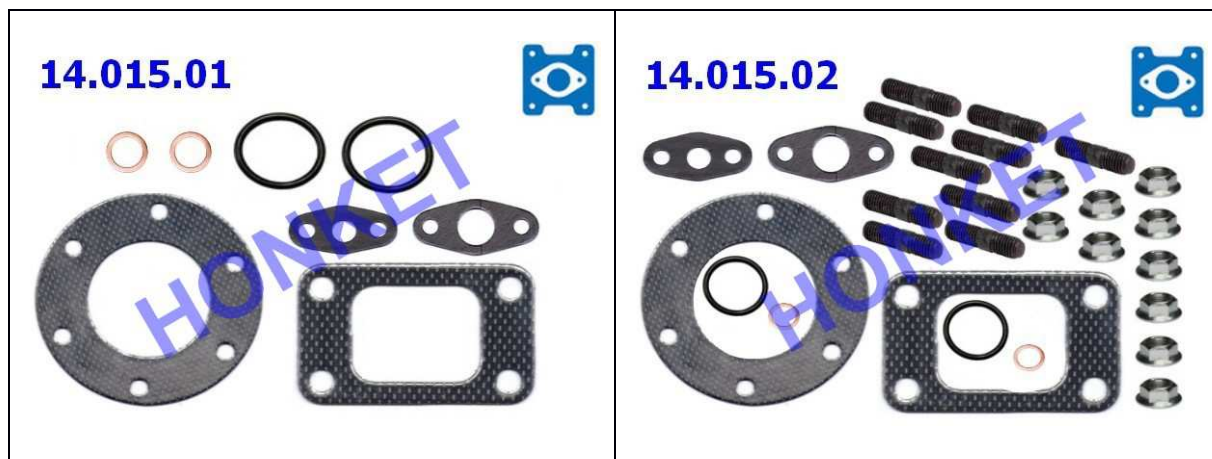

Pasuje do pojazdów / Suitable for cars:

MERCEDES-BENZ ACTROS	15928 cm ³	320/350/370/375/390/395/405/420/425/440/448/450kW
NEOPLAN STARLINER N 516	15928 cm ³	350kW
SETRA SERIES 400	15928 cm ³	320/350/370kW